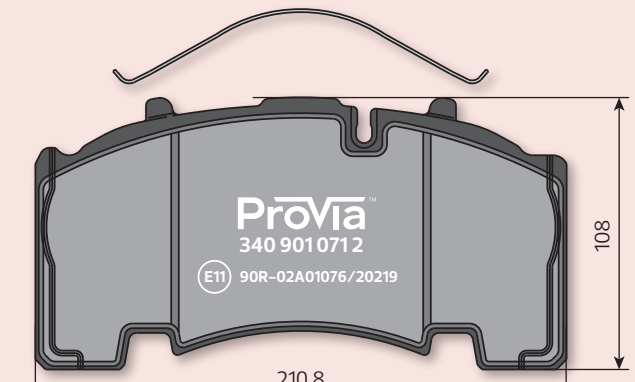

Scale 1:3

ProVia part number	340 901 050 2	Brand / Application
Dimensions (mm)	185x84x34	MAN
Type WVA	29183	Mercedes-Benz
Manufacturer	Knorr	
Brake type	SN5 / SB5	
Brake size	17.5"	

Scale 1:3

ProVia part number	340 901 060 2	Brand / Application
Dimensions (mm)	211x96x30	Fruehauf
Type WVA	29095	Gigant
Manufacturer	Knorr	MAN
Brake type	SN6 / SB6	Mercedes-Benz
Brake size	19.5"	SAF

Scale 1:3

ProVia part number	340 901 061 2	Brand / Application
Dimensions (mm)	211x93x30	BPW
Type WVA	29306	
Manufacturer	BPW / Knorr	
Brake type	SN6	
Brake size	19.5"	

Scale 1:3

ProVia part number	340 901 070 2	Brand / Application
Dimensions (mm)	248x109x30	Bova
Type WVA	29202	Mercedes-Benz
Manufacturer	Knorr	Neoplan
Brake type	SN7 / SB7	Prevoist
Brake size	22.5"	SAF
		Scania
		Schmitz
		Cargobull
		SMB