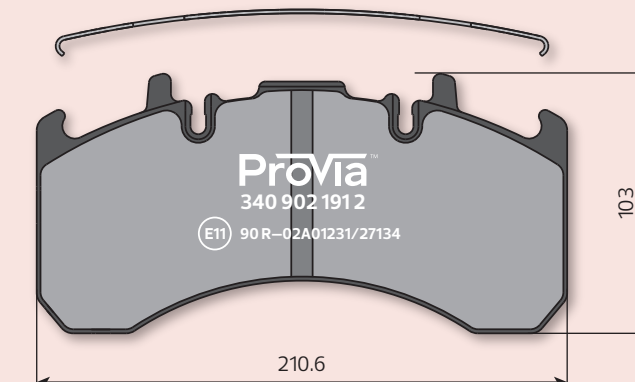

Scale 1:3

ProVia part number	340 902 003 2	Brand / Application
Dimensions (mm)	250x118x30	Irisbus
Type WVA	29131	Renault Trucks
Manufacturer	Meritor	Iveco
Brake type	D-Elsa 2	MAN
Brake size	22.5"	Meritor

Scale 1:3

ProVia part number	340 902 004 2	Brand / Application
Dimensions (mm)	206x102x27	Meritor
Type WVA	29124	
Manufacturer	Meritor	
Brake type	DX 195	
Brake size	19.5"	

Scale 1:3

ProVia part number	340 902 005 2	Brand / Application
Dimensions (mm)	176x78x22	Iveco
Type WVA	29067	Nissan
Manufacturer	Meritor	Renault Trucks
Brake type		
Brake size		