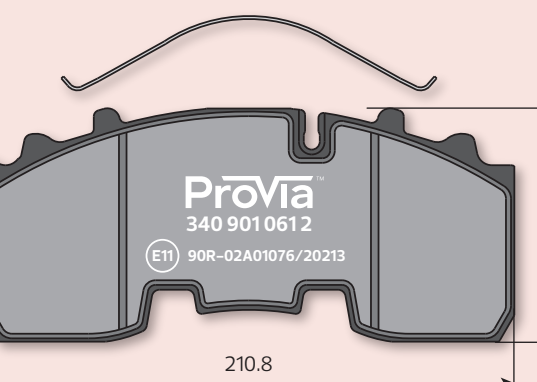

ProVia brake pads for commercial vehicles

Scale 1:3

ProVia part number	340 175 000 2	Brand / Application
Dimensions (mm)	176x86x26	DAF
Type WVA	29285	Iveco
Manufacturer	WABCO	MAN
Brake type	PAN 17	Renault
Brake size	17.5"	

Scale 1:3

ProVia part number	340 195 000 2	Brand / Application
Dimensions (mm)	211x92x30	DAF
Type WVA	29313	Dennis
Manufacturer	WABCO	SAF
Brake type	PAN 19	
Brake size	19.5"	

Scale 1:3

ProVia part number	340 225 000 2	Brand / Application
Dimensions (mm)	211x110x32	SAF
Type WVA	29336	Schmitz
Manufacturer	WABCO	
Brake type	PAN 22	
Brake size	22.5"	

Scale 1:3

ProVia part number	340 901 050 2	Brand / Application
Dimensions (mm)	185x84x34	MAN
Type WVA	29183	Mercedes-Benz
Manufacturer	Knorr	
Brake type	SN5 / SB5	
Brake size	17.5"	

Scale 1:3

ProVia part number	340 901 060 2	Brand / Application
Dimensions (mm)	211x96x30	Fruehauf
Type WVA	29095	Gigant
Manufacturer	Knorr	MAN
Brake type	SN6 / SB6	Mercedes-Benz
Brake size	19.5"	SAF

Scale 1:3

ProVia part number	340 901 061 2	Brand / Application
Dimensions (mm)	211x93x30	BPW
Type WVA	29306	
Manufacturer	BPW / Knorr	
Brake type	SN6	
Brake size	19.5"	

Scale 1:3

ProVia part number	340 901 070 2	Brand / Application
Dimensions (mm)	248x109x30	Bova
Type WVA	29202	Mercedes-Benz
Manufacturer	Knorr	Neoplan
Brake type	SN7 / SB7	Prevoist
Brake size	22.5"	SAF
		Scania
		Schmitz
		Cargobull
		SMB