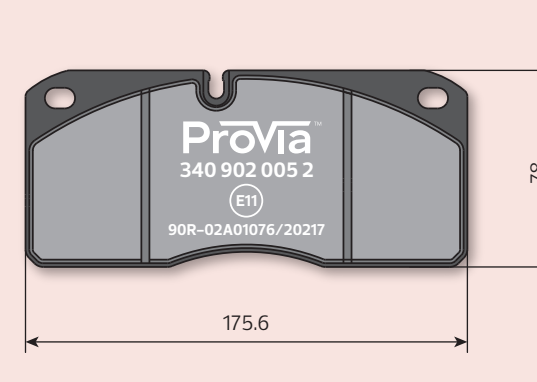

Scale 1:3

ProVia part number	340 902 005 2	Brand / Application
Dimensions (mm)	176x78x22	Iveco
Type WVA	29067	Nissan
Manufacturer	Meritor	Renault Trucks
Brake type		
Brake size