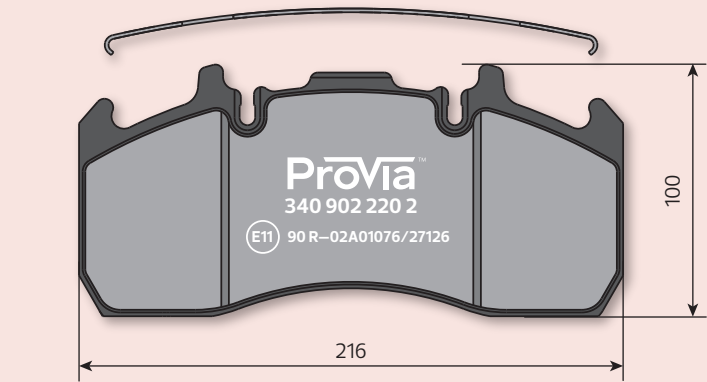

Scale 1:3

ProVia part number	340 902 220 2	Brand / Application
Dimensions (mm)	216x100x29	Renault
Type WVA	29173	Volvo
Manufacturer	Meritor	
Brake type	ELSA 225-1	
Brake size