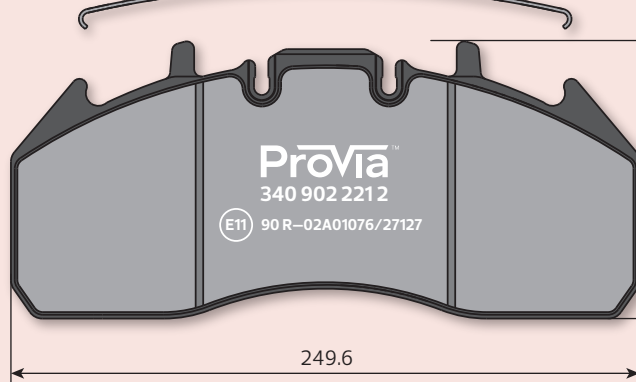

Scale 1:3

ProVia part number	340 902 191 2	Brand / Application
Dimensions (mm)	211x103x29	Renault
Type WVA	29177	Volvo
Manufacturer	Meritor	
Brake type	VGT 195	
Brake size		

Scale 1:3

ProVia part number	340 902 192 2	Brand / Application
Dimensions (mm)	214x112x25	Renault
Type WVA	29100	Volvo
Manufacturer	Meritor	
Brake type	C-LISA	
Brake size		

Scale 1:3

ProVia part number	340 902 220 2	Brand / Application
Dimensions (mm)	216x100x29	Renault
Type WVA	29173	Volvo
Manufacturer	Meritor	
Brake type	ELSA 225-1	
Brake size		

Scale 1:3

ProVia part number	340 902 221 2	Brand / Application
Dimensions (mm)	250x110x29	Renault
Type WVA	29174	Volvo
Manufacturer	Meritor	
Brake type	ELSA 225-3	
Brake size		