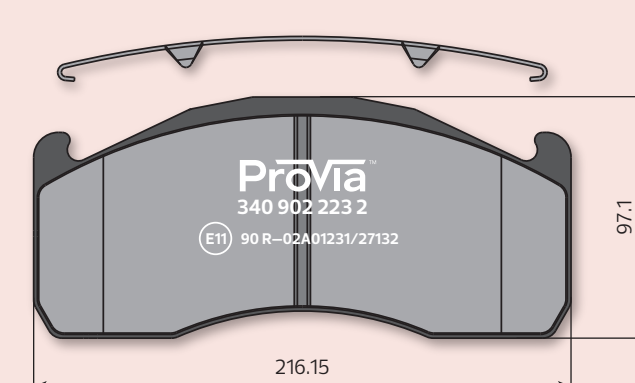

Scale 1:3

ProVia part number	340 902 220 2	Brand / Application
Dimensions (mm)	216x100x29	Renault
Type WVA	29173	Volvo
Manufacturer	Meritor	
Brake type	ELSA 225-1	
Brake size		

Scale 1:3

ProVia part number	340 902 221 2	Brand / Application
Dimensions (mm)	250x110x29	Renault
Type WVA	29174	Volvo
Manufacturer	Meritor	
Brake type	ELSA 225-3	
Brake size		

Scale 1:3

ProVia part number	340 902 222 2	Brand / Application
Dimensions (mm)	210x102x29	Volvo
Type WVA	29137	
Manufacturer	Meritor	
Brake type	C-DUCO	
Brake size		

Scale 1:3

ProVia part number	340 902 223 2	Brand / Application
Dimensions (mm)	216x97x29	Volvo
Type WVA	29151	
Manufacturer	Meritor	
Brake type	DLE-DUCO	
Brake size		