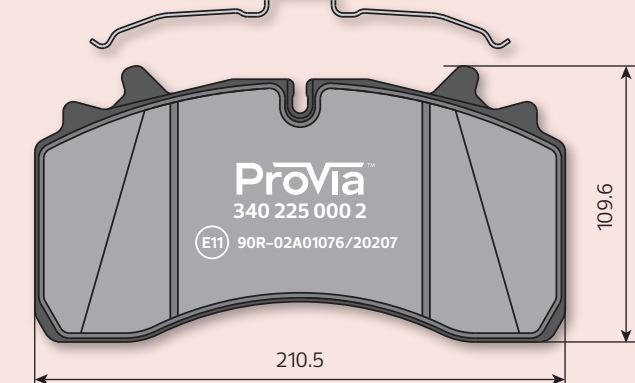

ProVia brake pads for commercial vehicles

Scale 1:3

ProVia part number	340 175 000 2	Brand / Application
Dimensions (mm)	176x86x26	DAF
Type WVA	29285	Iveco
Manufacturer	WABCO	MAN
Brake type	PAN 17	Renault
Brake size	17.5"	

Scale 1:3

ProVia part number	340 195 000 2	Brand / Application
Dimensions (mm)	211x92x30	DAF
Type WVA	29313	Dennis
Manufacturer	WABCO	SAF
Brake type	PAN 19	
Brake size	19.5"	

Scale 1:3

ProVia part number	340 225 000 2	Brand / Application
Dimensions (mm)	211x110x32	SAF
Type WVA	29336	Schmitz
Manufacturer	WABCO	
Brake type	PAN 22	
Brake size	22.5"	

Scale 1:3

ProVia part number	340 901 050 2	Brand / Application
Dimensions (mm)	185x84x34	MAN
Type WVA	29183	Mercedes-Benz
Manufacturer	Knorr	
Brake type	SN5 / SB5	
Brake size	17.5"	

Scale 1:3

ProVia part number	340 901 060 2	Brand / Application
Dimensions (mm)	211x96x30	Fruehauf
Type WVA	29095	Gigant
Manufacturer	Knorr	MAN
Brake type	SN6 / SB6	Mercedes-Benz
Brake size	19.5"	SAF

Scale 1:3

ProVia part number	340 901 061 2	Brand / Application
Dimensions (mm)	211x93x30	BPW
Type WVA	29306	
Manufacturer	BPW / Knorr	
Brake type	SN6	
Brake size	19.5"	

Scale 1:3

ProVia part number	340 901 070 2	Brand / Application
Dimensions (mm)	248x109x30	Bova
Type WVA	29202	Mercedes-Benz
Manufacturer	Knorr	Neoplan
Brake type	SN7 / SB7	Prevoist
Brake size	22.5"	SAF
		Scania
		Schmitz
		Cargobull
		SMB