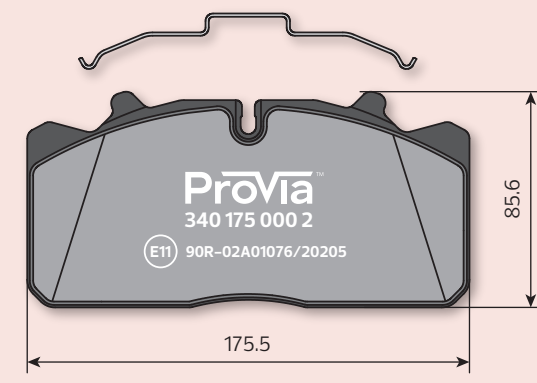

ProVia brake pads for commercial vehicles

Scale 1:3

ProVia part number	340 175 000 2	Brand / Application
Dimensions (mm)	176x86x26	DAF
Type WVA	29285	Iveco
Manufacturer	WABCO	MAN
Brake type	PAN 17	Renault
Brake size	17.5"	

Scale 1:3

ProVia part number	340 195 000 2	Brand / Application
Dimensions (mm)	211x92x30	DAF
Type WVA	29313	Dennis
Manufacturer	WABCO	SAF
Brake type	PAN 19	
Brake size	19.5"	

Scale 1:3

ProVia part number	340 225 000 2	Brand / Application
Dimensions (mm)	211x110x32	SAF
Type WVA	29336	Schmitz
Manufacturer	WABCO	
Brake type	PAN 22	
Brake size	22.5"	

Scale 1:3

ProVia part number	340 901 050 2	Brand / Application
Dimensions (mm)	185x84x34	MAN
Type WVA	29183	Mercedes-Benz
Manufacturer	Knorr	
Brake type	SN5 / SB5	
Brake size	17.5"	

Scale 1:3

ProVia part number	340 901 060 2	Brand / Application
Dimensions (mm)	211x96x30	Fruehauf
Type WVA	29095	Gigant
Manufacturer	Knorr	MAN
Brake type	SN6 / SB6	Mercedes-Benz
Brake size	19.5"	SAF

Scale 1:3

ProVia part number	340 901 071 2	Brand / Application
Dimensions (mm)	211x108x30	BPW
Type WVA	29308	
Manufacturer	BPW / Knorr	
Brake type	SK7	
Brake size	22.5"	

Scale 1:3

ProVia part number	340 901 072 2	Brand / Application
Dimensions (mm)	248x110x30	BPW
Type WVA	29307	
Manufacturer	BPW / Knorr	
Brake type	SN7	
Brake size	22.5"	