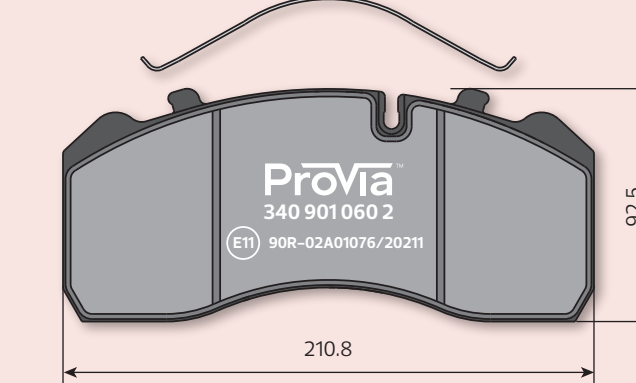

ProVia brake pads for commercial vehicles

Scale 1:3

ProVia part number	340 175 000 2	Brand / Application
Dimensions (mm)	176x86x26	DAF
Type WVA	29285	Iveco
Manufacturer	WABCO	MAN
Brake type	PAN 17	Renault
Brake size	17.5"	

Scale 1:3

ProVia part number	340 195 000 2	Brand / Application
Dimensions (mm)	211x92x30	DAF
Type WVA	29313	Dennis
Manufacturer	WABCO	SAF
Brake type	PAN 19	
Brake size	19.5"	

Scale 1:3

ProVia part number	340 225 000 2	Brand / Application
Dimensions (mm)	211x110x32	SAF
Type WVA	29336	Schmitz
Manufacturer	WABCO	
Brake type	PAN 22	
Brake size	22.5"	

Scale 1:3

ProVia part number	340 901 050 2	Brand / Application
Dimensions (mm)	185x84x34	MAN
Type WVA	29183	Mercedes-Benz
Manufacturer	Knorr	
Brake type	SN5 / SB5	
Brake size	17.5"	

Scale 1:3

ProVia part number	340 901 060 2	Brand / Application
Dimensions (mm)	211x96x30	Fruehauf
Type WVA	29095	Gigant
Manufacturer	Knorr	MAN
Brake type	SN6 / SB6	Mercedes-Benz
Brake size	19.5"	SAF