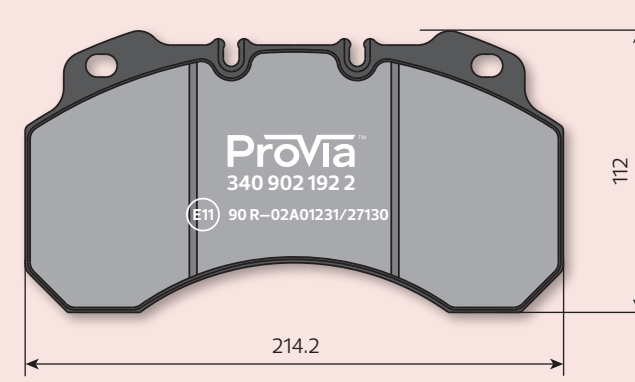

Scale 1:3

ProVia part number	340 902 004 2	Brand / Application
Dimensions (mm)	206x102x27	Meritor
Type WVA	29124	
Manufacturer	Meritor	
Brake type	DX 195	
Brake size	19.5"	

Scale 1:3

ProVia part number	340 902 005 2	Brand / Application
Dimensions (mm)	176x78x22	Iveco
Type WVA	29067	Nissan
Manufacturer	Meritor	Renault Trucks
Brake type		
Brake size		

Scale 1:3

ProVia part number	340 902 191 2	Brand / Application
Dimensions (mm)	211x103x29	Renault
Type WVA	29177	Volvo
Manufacturer	Meritor	
Brake type	VGT 195	
Brake size		

Scale 1:3

ProVia part number	340 902 192 2	Brand / Application
Dimensions (mm)	214x112x25	Renault
Type WVA	29100	Volvo
Manufacturer	Meritor	
Brake type	C-LISA	
Brake size		

Scale 1:3

ProVia part number	340 902 220 2	Brand / Application
Dimensions (mm)	216x100x29	Renault
Type WVA	29173	Volvo
Manufacturer	Meritor	
Brake type	ELSA 225-1	
Brake size		

Scale 1:3

ProVia part number	340 902 221 2	Brand / Application
Dimensions (mm)	250x110x29	Renault
Type WVA	29174	Volvo
Manufacturer	Meritor	
Brake type	ELSA 225-3	
Brake size		