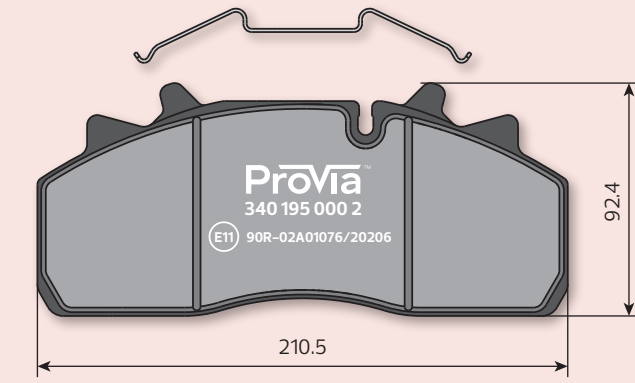

ProVia brake pads for commercial vehicles

Scale 1:3

ProVia part number	340 175 000 2	Brand / Application
Dimensions (mm)	176x86x26	DAF
Type WVA	29285	Iveco
Manufacturer	WABCO	MAN
Brake type	PAN 17	Renault
Brake size	17.5"	

Scale 1:3

ProVia part number	340 195 000 2	Brand / Application
Dimensions (mm)	211x92x30	DAF
Type WVA	29313	Dennis
Manufacturer	WABCO	SAF
Brake type	PAN 19	
Brake size	19.5"	

Scale 1:3

ProVia part number	340 225 000 2	Brand / Application
Dimensions (mm)	211x110x32	SAF
Type WVA	29336	Schmitz
Manufacturer	WABCO	
Brake type	PAN 22	
Brake size	22.5"	

Scale 1:3

ProVia part number	340 901 050 2	Brand / Application
Dimensions (mm)	185x84x34	MAN
Type WVA	29183	Mercedes-Benz
Manufacturer	Knorr	
Brake type	SN5 / SB5	
Brake size	17.5"	

Scale 1:3

ProVia part number	340 901 060 2	Brand / Application
Dimensions (mm)	211x96x30	Fruehauf
Type WVA	29095	Gigant
Manufacturer	Knorr	MAN
Brake type	SN6 / SB6	Mercedes-Benz
Brake size	19.5"	SAF

Scale 1:3

ProVia part number	340 901 061 2	Brand / Application
Dimensions (mm)	211x93x30	BPW
Type WVA	29306	
Manufacturer	BPW / Knorr	
Brake type	SN6	
Brake size	19.5"	

Scale 1:3

ProVia part number	340 901 070 2	Brand / Application
Dimensions (mm)	248x109x30	Bova
Type WVA	29202	Mercedes-Benz
Manufacturer	Knorr	Neoplan
Brake type	SN7 / SB7	Prevoist
Brake size	22.5"	SAF
		Scania
		Schmitz
		Cargobull
		SMB